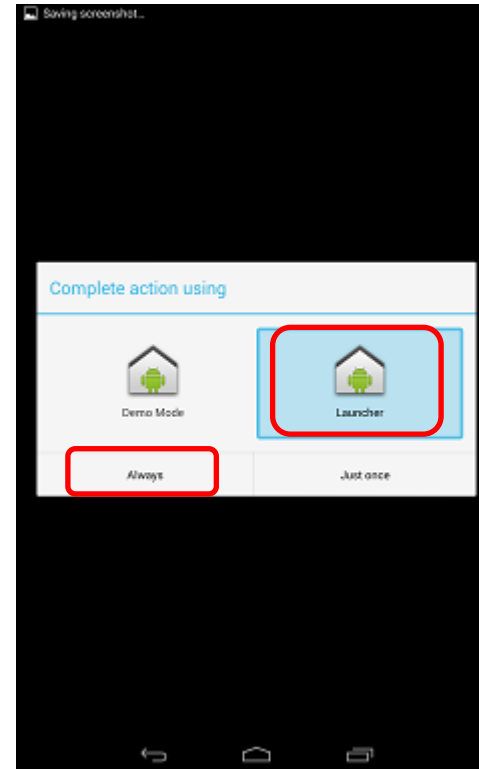

Launcher Mode Setup – Settings

3. Tap [Launcher] and select [Always]