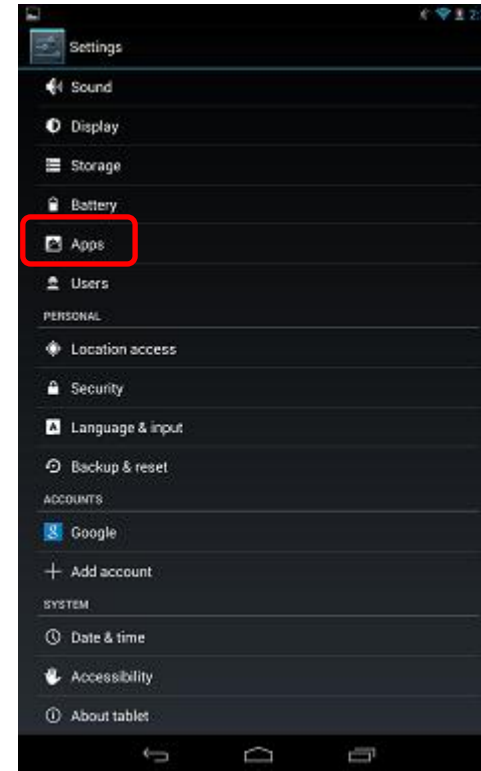

Launcher Mode Setup – Uninstall

5. Tap [Apps]