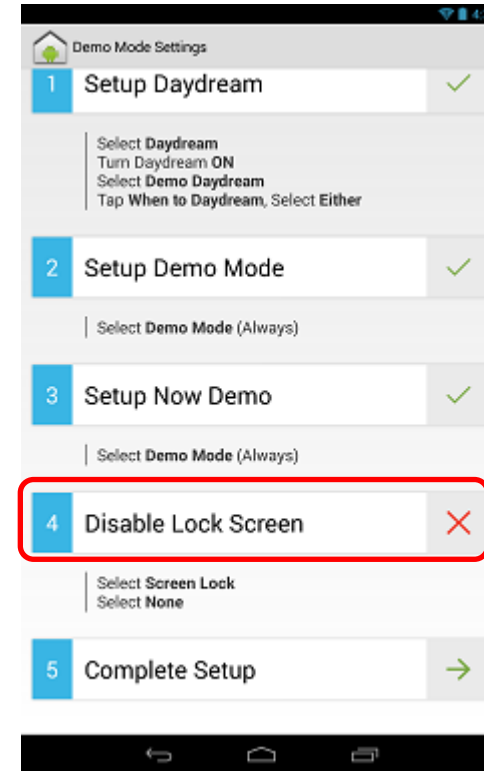

## Demo Mode Setup – In Store Installation

30. Select [Demo Mode]

31. Select [Always]

## Demo Mode Setup – In Store Installation

32. Select [Disable Lock Screen]