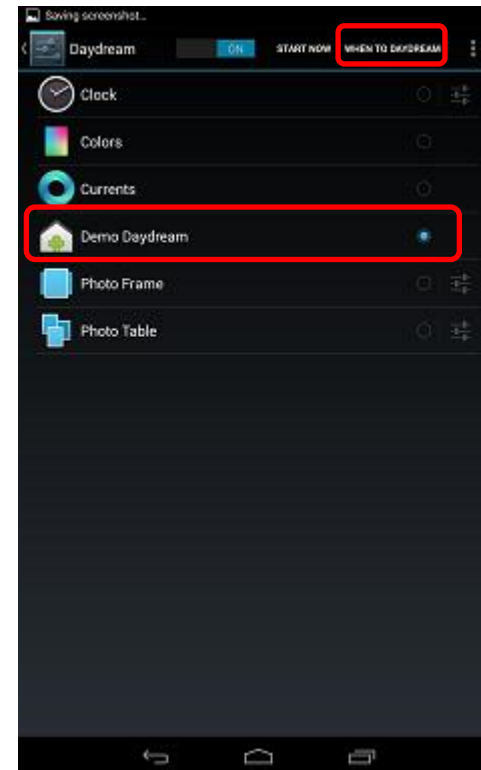

## Demo Mode Setup – In Store Installation

18. Select the [Daydream]

### Demo Mode Setup – In Store Installation

19. Ensure that Daydream is switched to the [ON] state.

### Demo Mode Setup – In Store Installation

20. Select [Demo Daydream]

21. Tap [WHEN TO DAYDREAM]