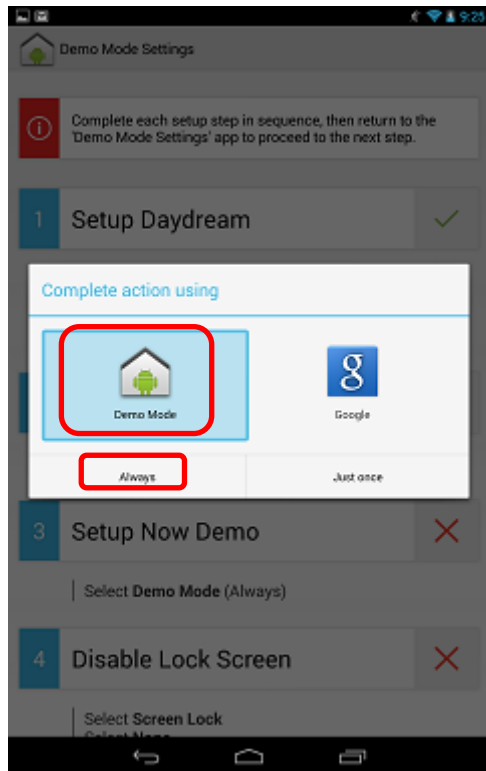

## Demo Mode Setup – In Store Installation

28. Select [Setup Now Demo]

## Demo Mode Setup – In Store Installation

29. Select [Confirm]

## Demo Mode Setup – In Store Installation

30. Select [Demo Mode]

31. Select [Always]