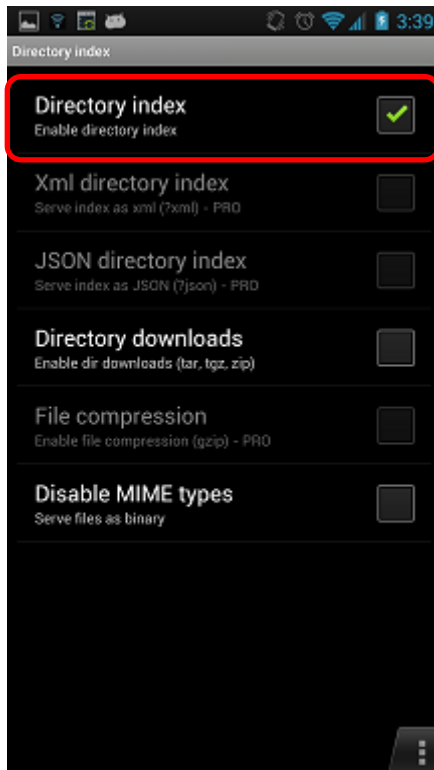

Demo Mode Setup – Preparation

11. Check [Directory index] and tap the Back Button to main page