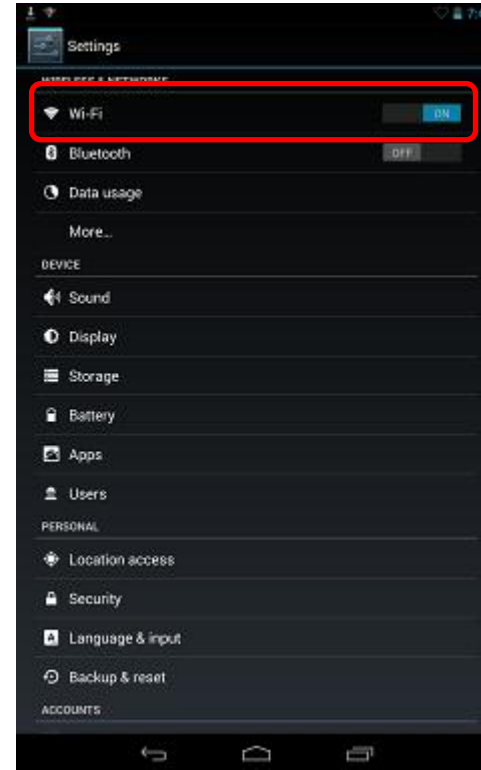

## Demo Mode Setup – Preparation

19. Download [NDemoapp.apk] from resource site:

[http://www.asus.com/microsite/demo/New\\_Nexus7.htm](http://www.asus.com/microsite/demo/New_Nexus7.htm)

20. Copy [NDemoapp.apk] to device

## Demo Mode Setup – In Store Installation

2. Go to App List, tap [Settings] and tap [Wi-Fi]