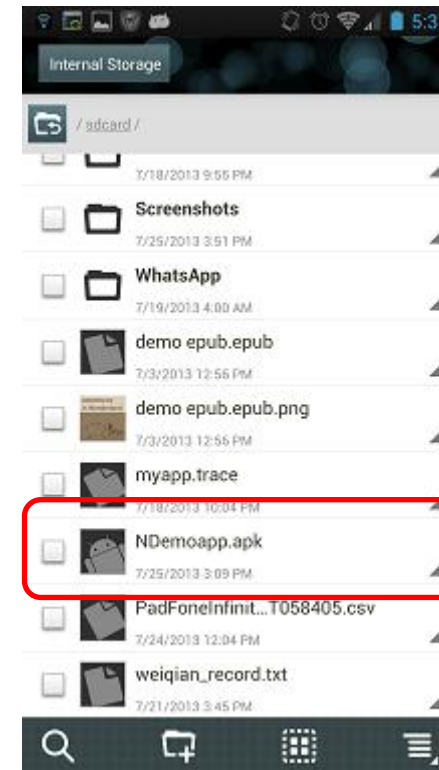

## Demo Mode Setup – Preparation

17. Check [Portable Wi-Fi hotspot] and tap [Set up portable Wi-Fi hotspot]

## Demo Mode Setup – Preparation

18. Enter below info and [Save]

## Demo Mode Setup – Preparation

19. Download [NDemoapp.apk] from resource site:

[http://www.asus.com/microsite/demo/New\\_Nexus7.htm](http://www.asus.com/microsite/demo/New_Nexus7.htm)

20. Copy [NDemoapp.apk] to device