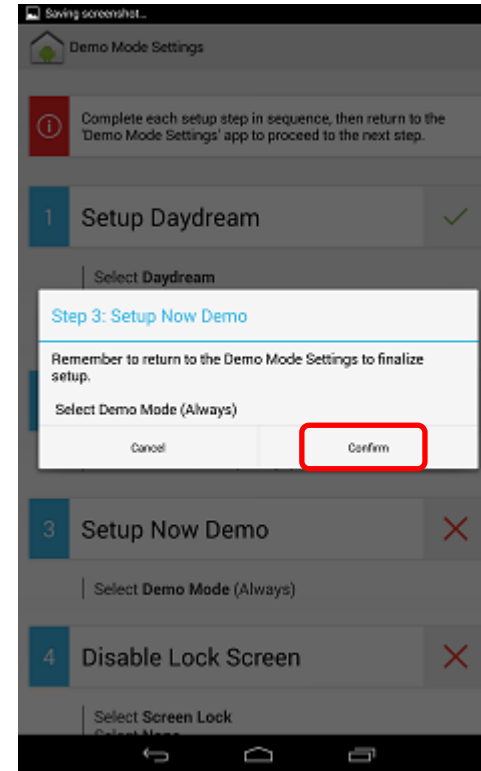

Demo Mode Setup – In Store Installation

29. Select [Confirm]