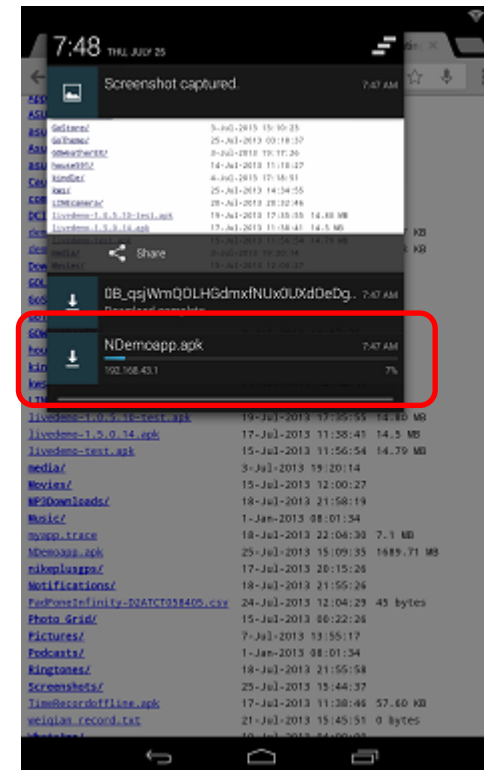

Demo Mode Setup – In Store Installation

8. Waiting for download complete about 10 mins

9. And tap [NDemoapp.apk]