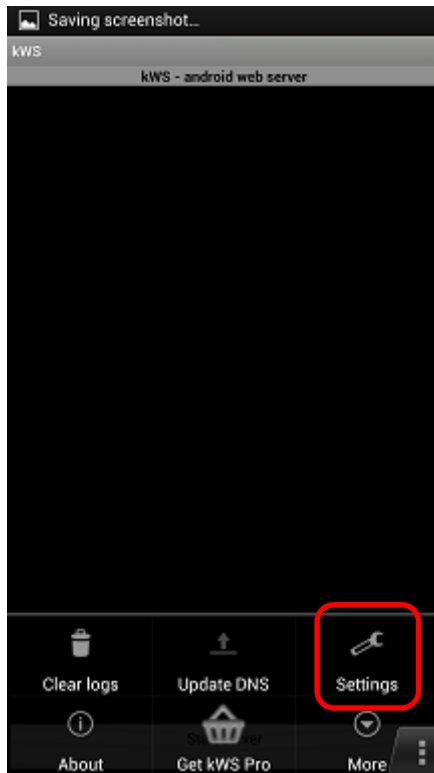

Demo Mode Setup – Preparation

9. Tap [Settings]