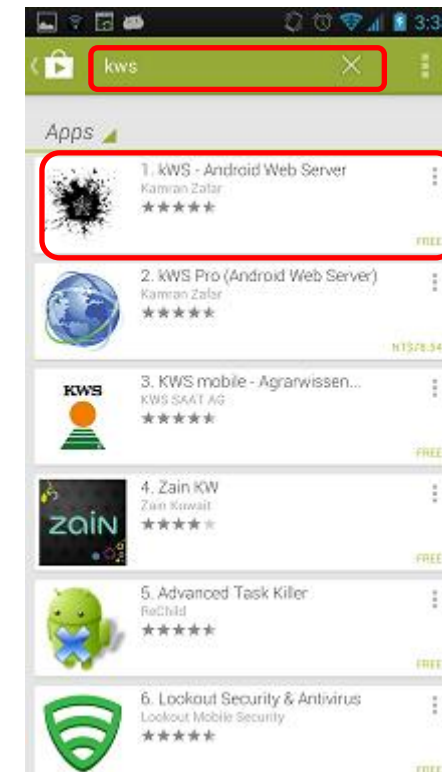

Demo Mode Setup

Step1 – Preparation

Download the Demo app to device from another Android mobile device

Step2 – In Store Installation

Demo App installation and settings

Demo Mode Setup – Preparation

1. Find another Android mobile device first
2. Tap Play Store and search [kws]
3. Tap [KWS – Android Web Server]