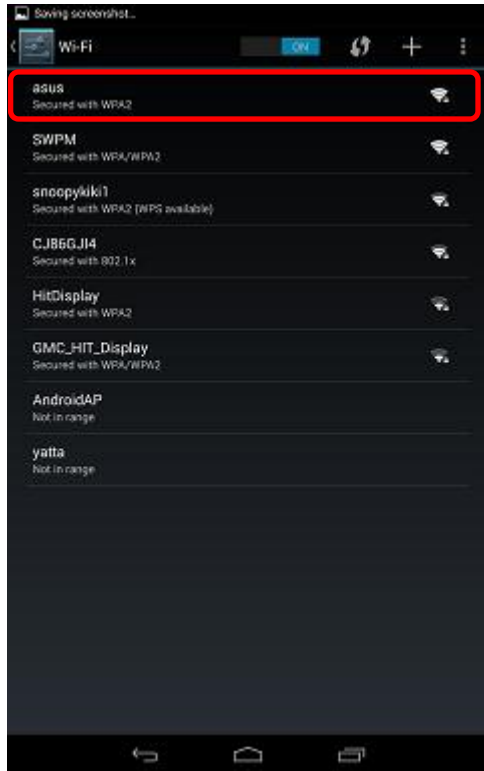

Demo Mode Setup – In Store Installation

3. Tap [asus]