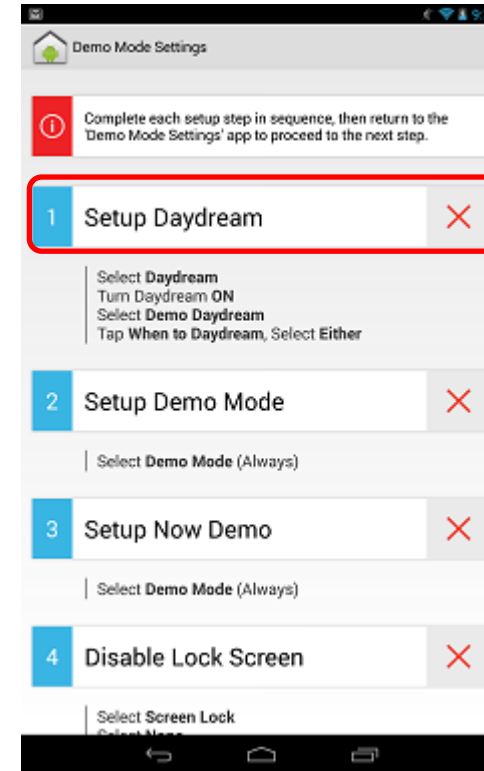

Demo Mode Setup – In Store Installation

16. Select [Setup Daydream]