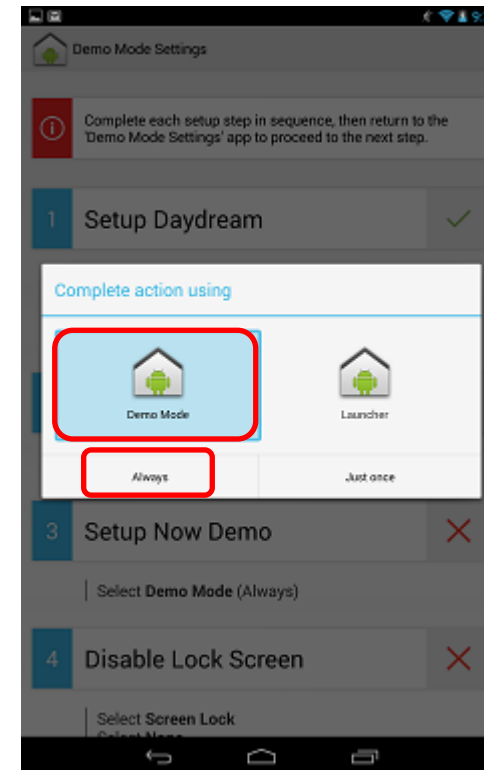

## Demo Mode Setup – In Store Installation

24. Select [Setup Demo Mode]

## Demo Mode Setup – In Store Installation

25. Select [Confirm]

## Demo Mode Setup – In Store Installation

26. Select [Demo Mode]

27. Select [Always]