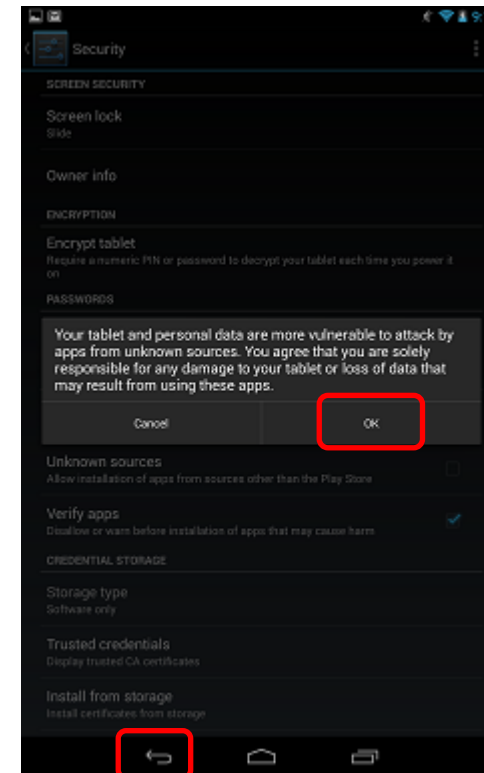

Demo Mode Setup – In Store Installation

11. Select [OK]

12. Tap the Back Button