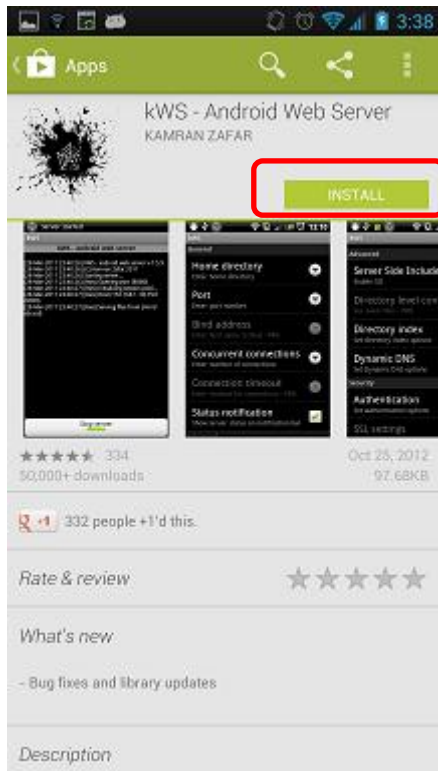

Demo Mode Setup – Preparation

4. Tap [INSTALL]