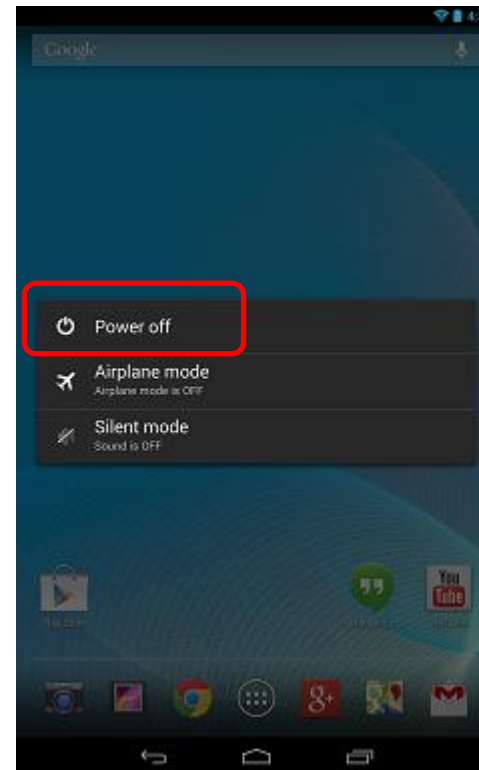

Demo Mode Setup – In Store Installation

39. Press and hold power button

40. Select [Power off]