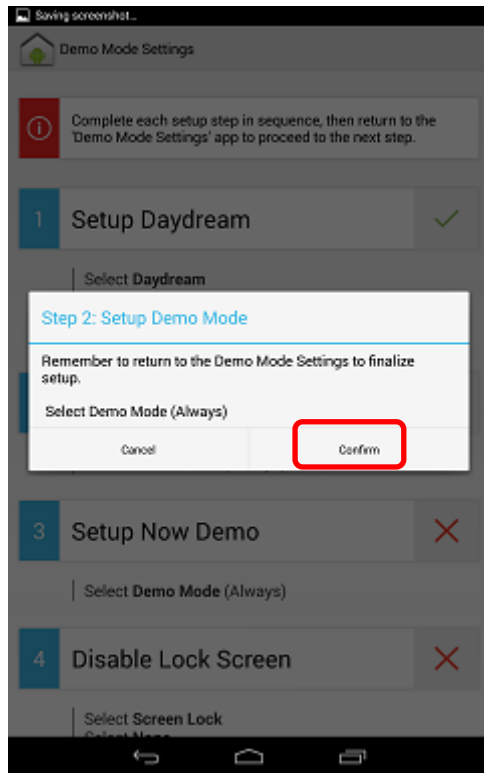

Demo Mode Setup – In Store Installation

25. Select [Confirm]