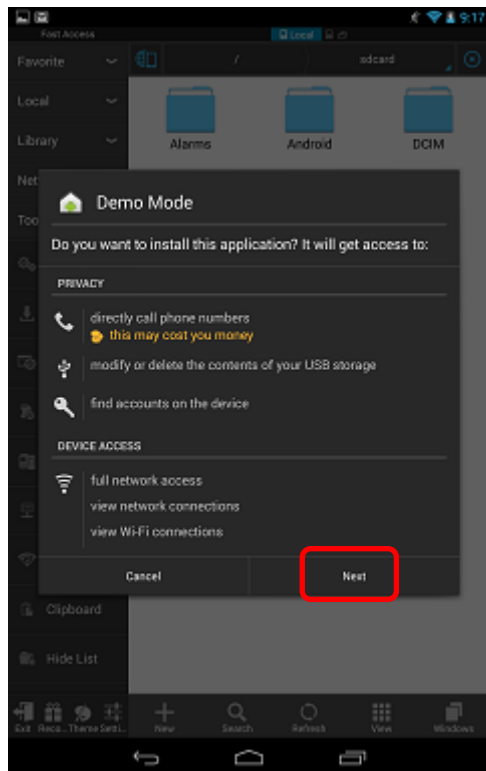

## Demo Mode Setup – In Store Installation

11. Select [OK]

12. Tap the Back Button

## Demo Mode Setup – In Store Installation

13. Click “NDemoapp.apk” and select [Next] until the it shows [Install]