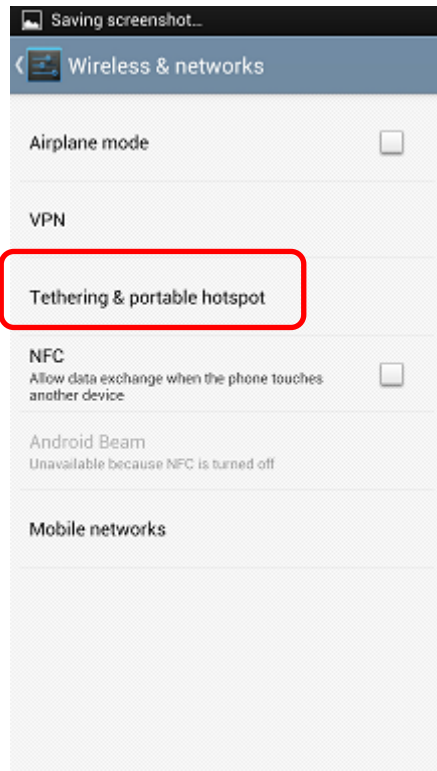

Demo Mode Setup – Preparation

16. Tap [Tethering & portable hotspot]