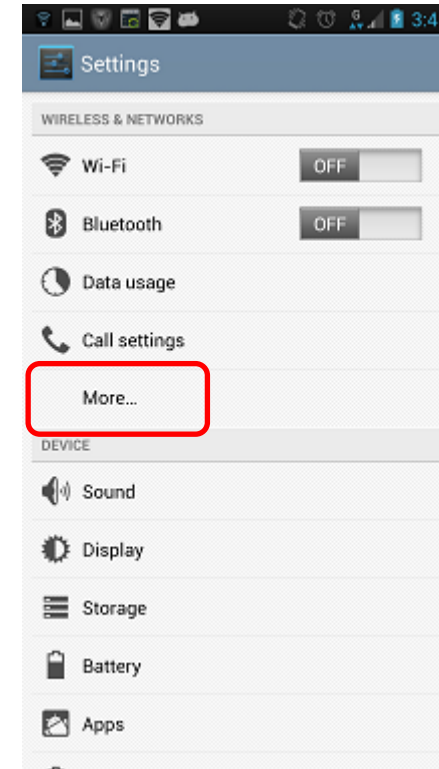

Demo Mode Setup – Preparation

15. Go to Settings and tap [More]