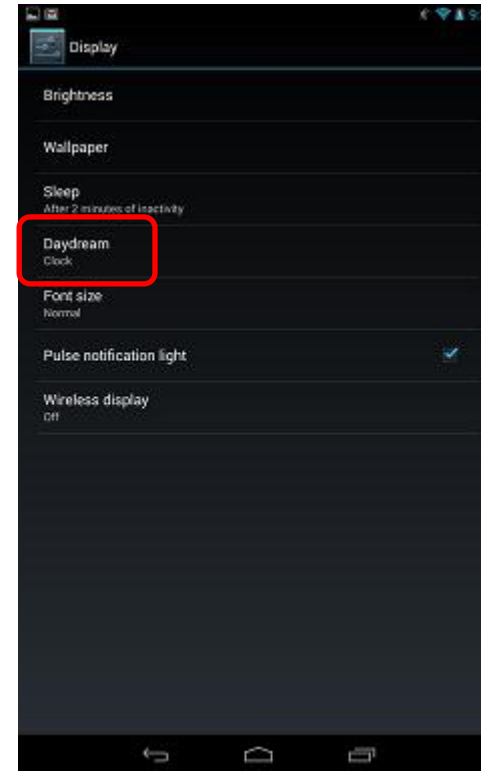

Demo Mode Setup – In Store Installation

18. Select the [Daydream]