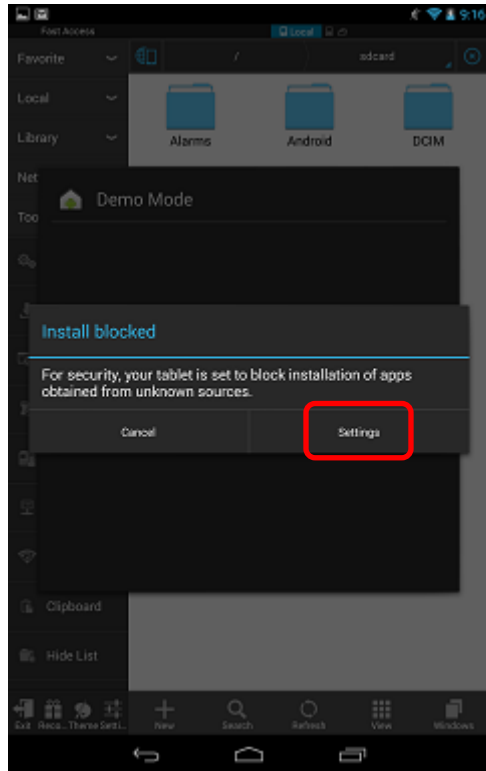

Demo Mode Setup – In Store Installation

10. Select [Settings]