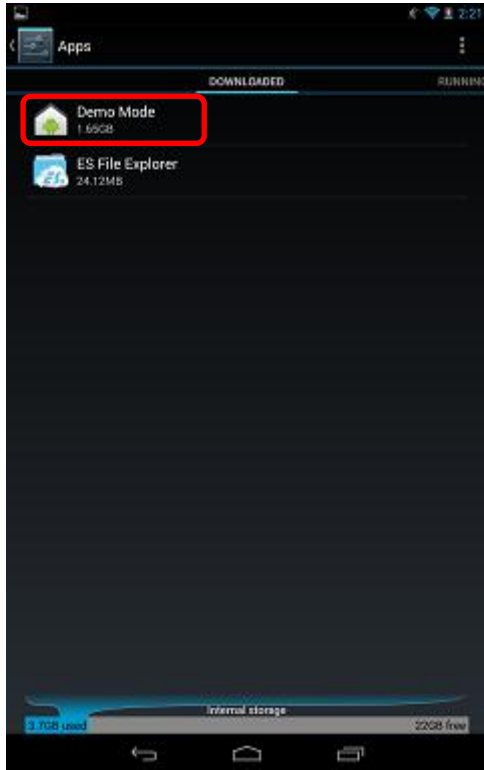

Launcher Mode Setup – Uninstall

6. Tap [Demo Mode]