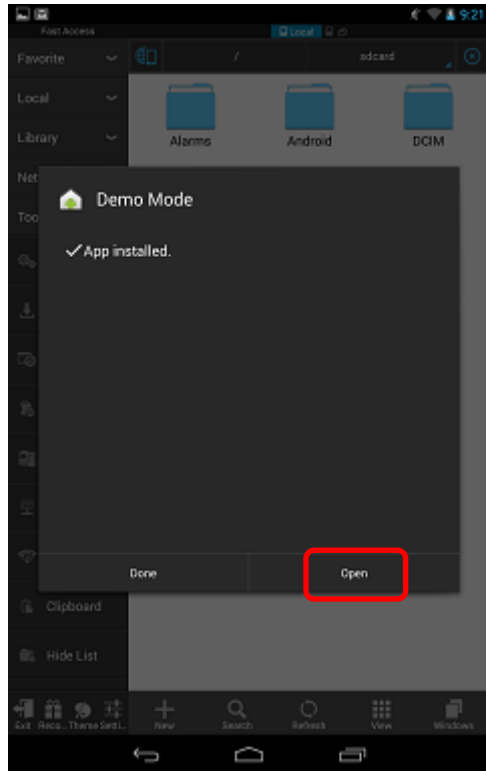

Demo Mode Setup – In Store Installation

15. Select [Open]