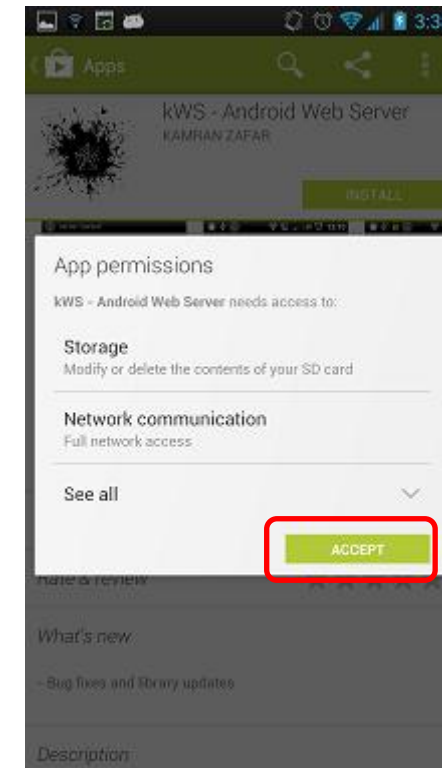

## Demo Mode Setup – Preparation

1. Find another Android mobile device first
2. Tap Play Store and search [kws]
3. Tap [KWS – Android Web Server]

## Demo Mode Setup – Preparation

4. Tap [INSTALL]

## Demo Mode Setup – Preparation

5. Tap [ACCEPT]

6. Waiting for downloading and installing