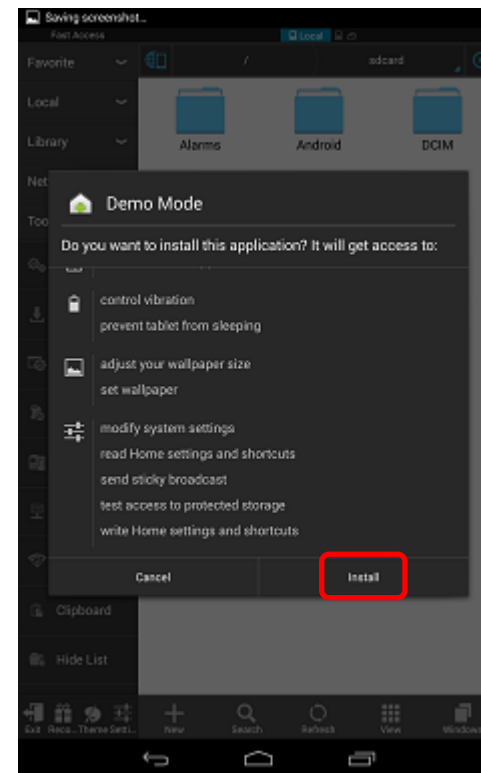

Demo Mode Setup – In Store Installation

14. Select [Install]