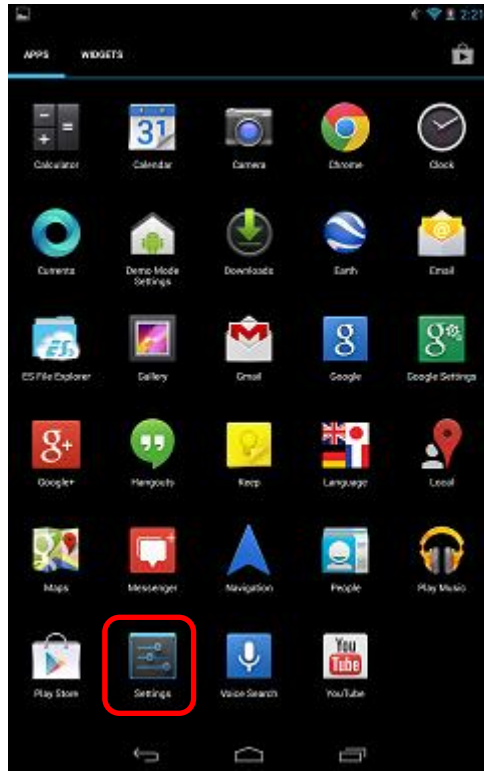

Launcher Mode Setup – Uninstall

4. Tap [Settings]