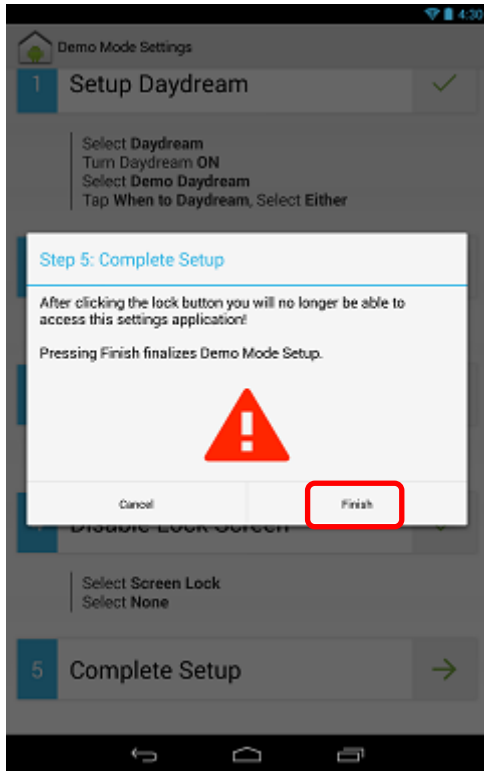

Demo Mode Setup – In Store Installation

38. Select [Finish]