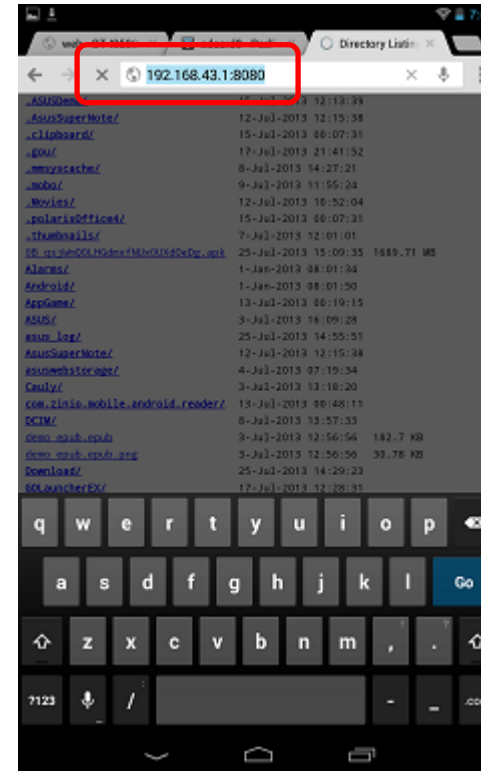

Demo Mode Setup – In Store Installation

1. Enter host ip: [192.168.43.1:8080]