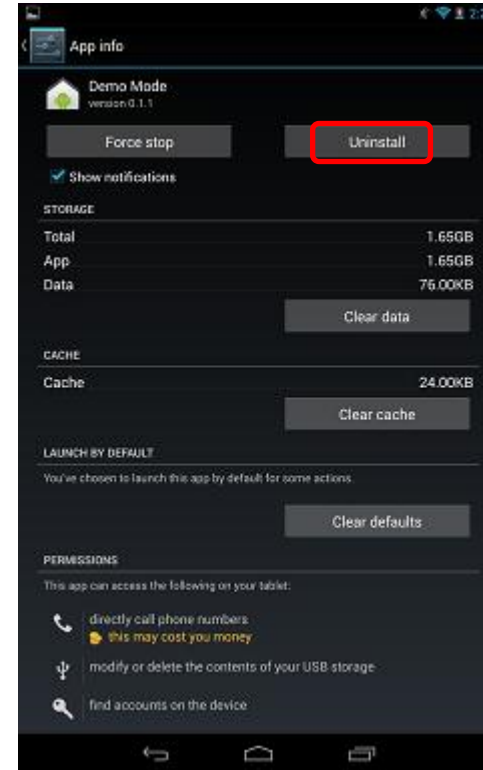

Launcher Mode Setup – Uninstall

7. Tap [uninstall]