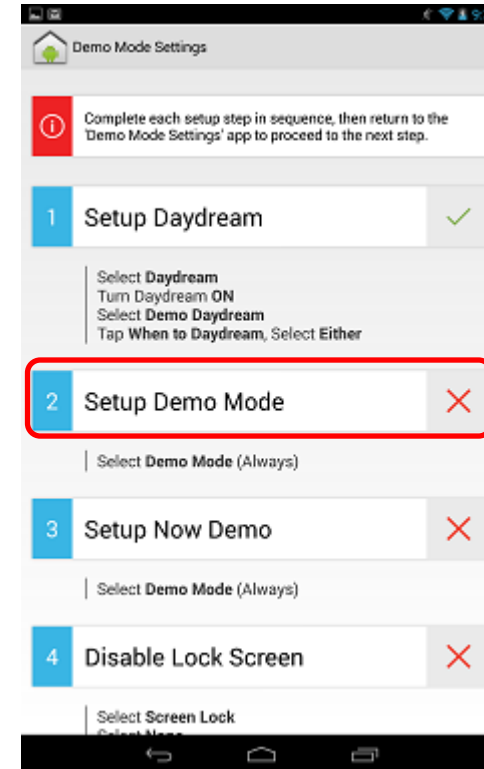

Demo Mode Setup – In Store Installation

24. Select [Setup Demo Mode]