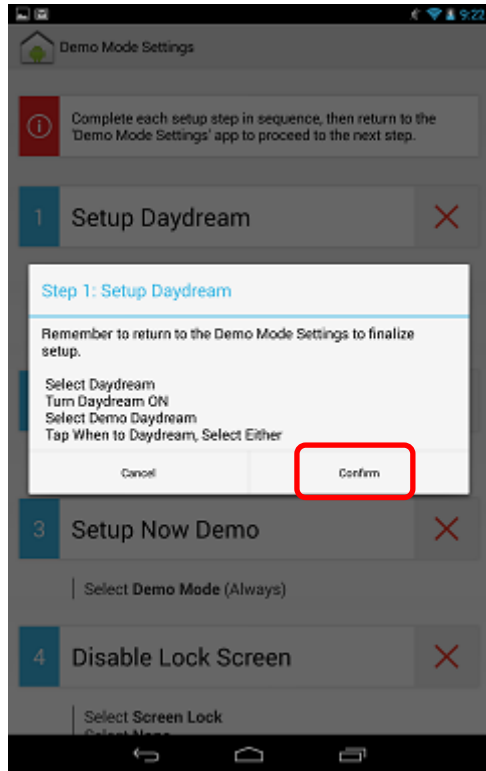

Demo Mode Setup – In Store Installation

17. Select [Confirm]