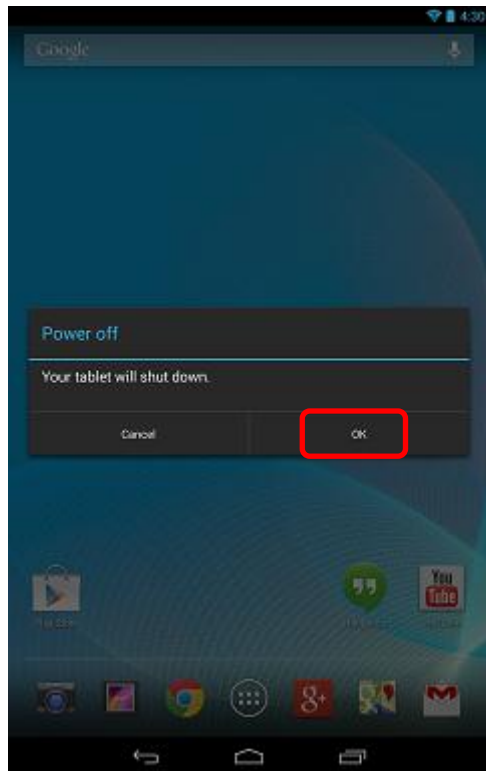

## Demo Mode Setup – In Store Installation

39. Press and hold power button

40. Select [Power off]

### Demo Mode Setup – In Store Installation

41. Select [OK]
42. Wait until the device powers of. Then, press and hold the power button for 2 seconds to turn on the device.