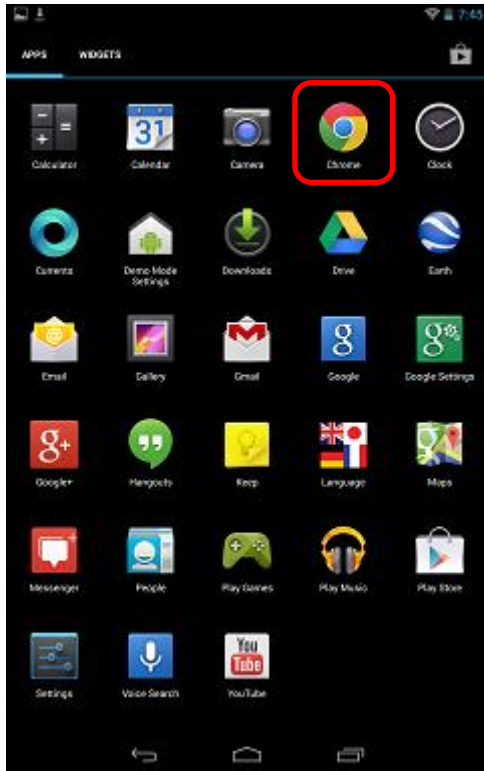

Demo Mode Setup – In Store Installation

1. Go back to App List and tap [Chrome]