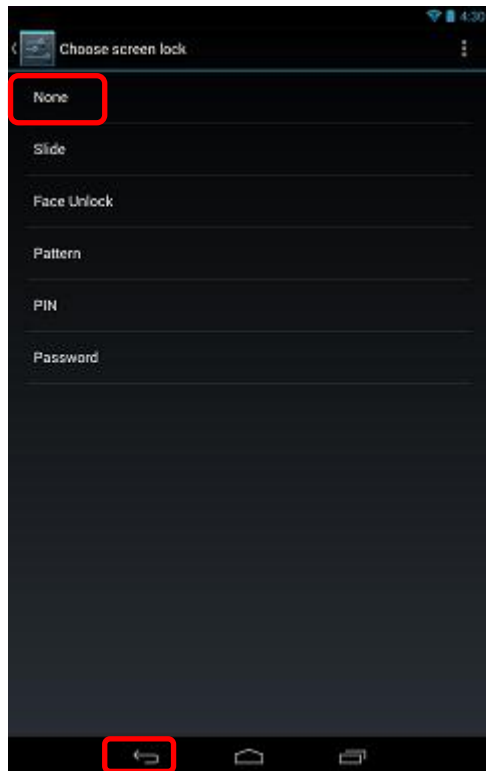

Demo Mode Setup – In Store Installation

35. Select [None]

36. Tap the Back Button until the device returns to the Demo Settings application