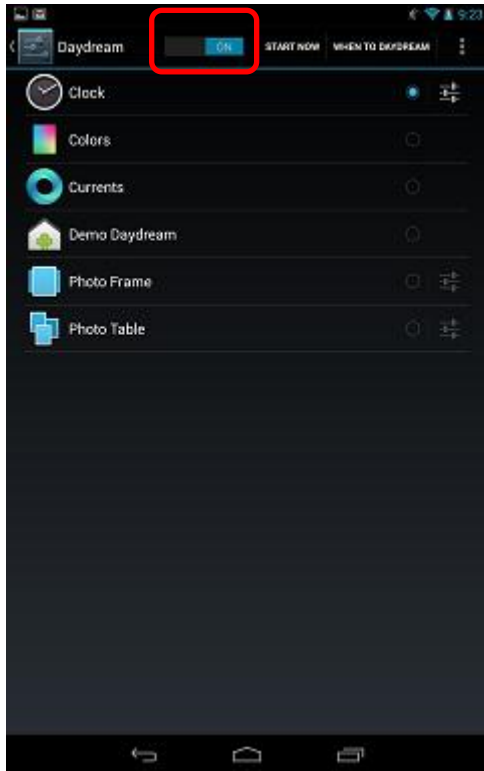

Demo Mode Setup – In Store Installation

19. Ensure that Daydream is switched to the [ON] state.