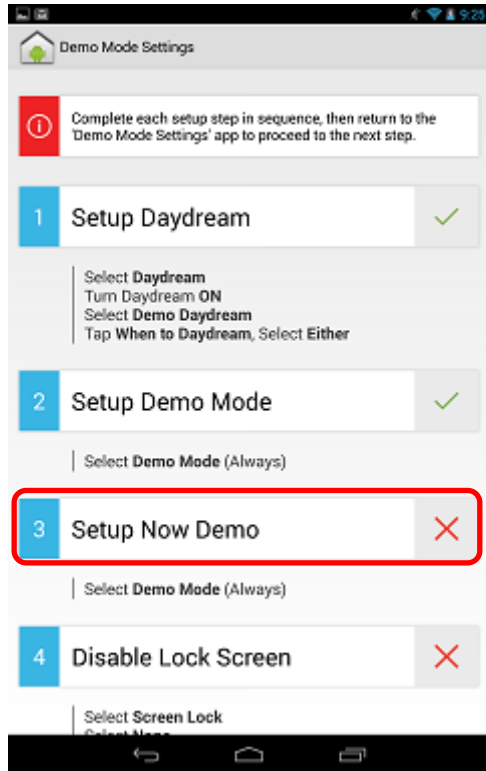

## Demo Mode Setup – In Store Installation

26. Select [Demo Mode]

27. Select [Always]

## Demo Mode Setup – In Store Installation

28. Select [Setup Now Demo]