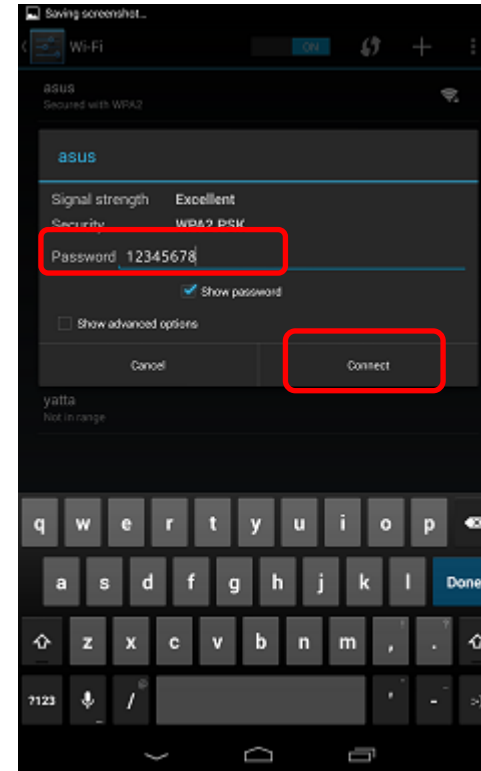

Demo Mode Setup – In Store Installation

4. Enter [Password: 12345678] and select [Connect]