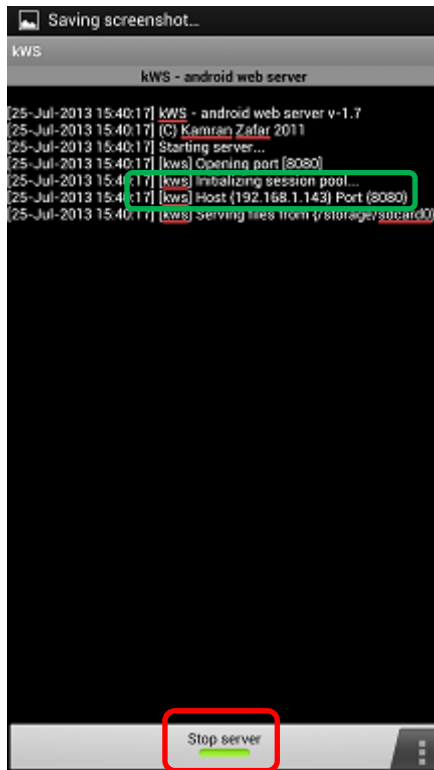

Demo Mode Setup – Preparation

13. Make sure server turns on

14. Remember host ip: [192.168.1.143:8080]