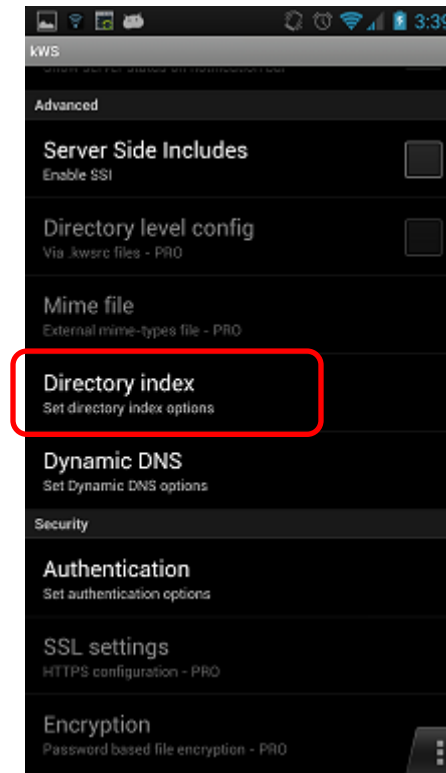

Demo Mode Setup – Preparation

10. Tap [Directory index]