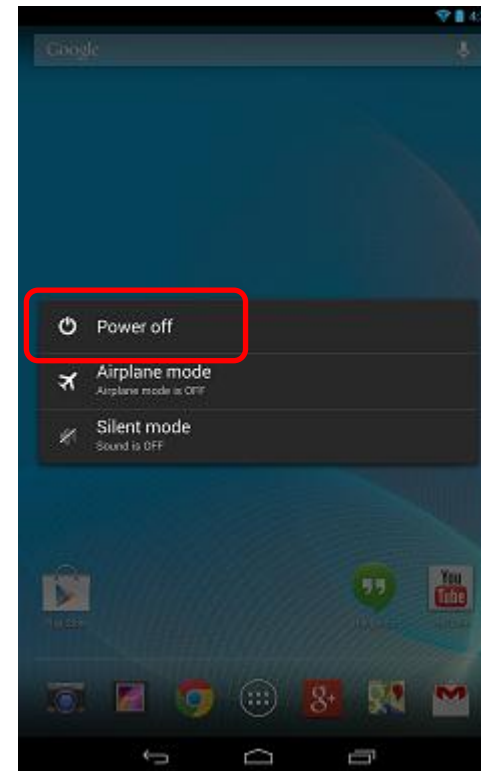

## Launcher Mode Setup – Uninstall

9. Press and hold power button

10. Select [Power off]