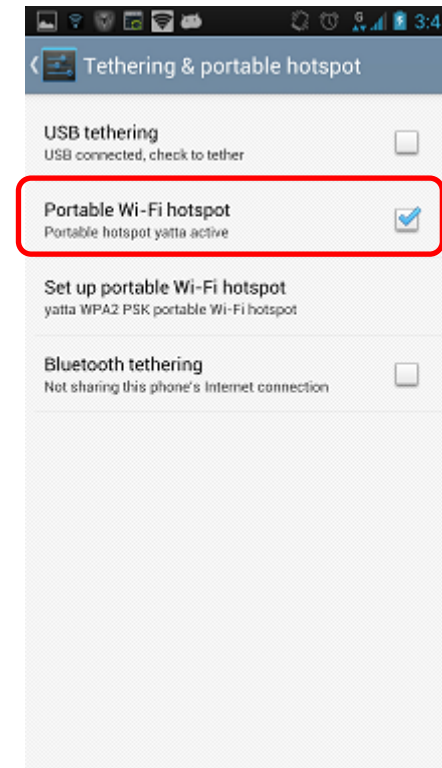

Demo Mode Setup – Preparation

17. Check [Portable Wi-Fi hotspot] and tap [Set up portable Wi-Fi hotspot]