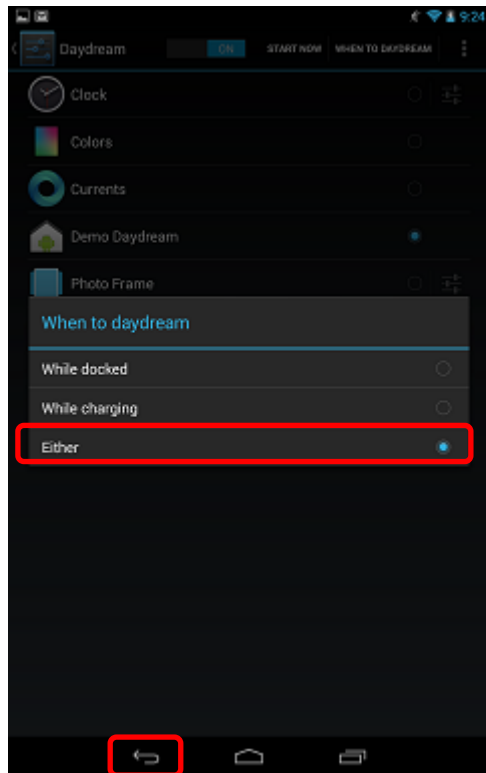

### Demo Mode Setup – In Store Installation

19. Ensure that Daydream is switched to the [ON] state.

### Demo Mode Setup – In Store Installation

20. Select [Demo Daydream]

21. Tap [WHEN TO DAYDREAM]

## Demo Mode Setup – In Store Installation

22. Select [Either]

23. Tap the Back Button  until the device returns to the Demo Mode Settings application