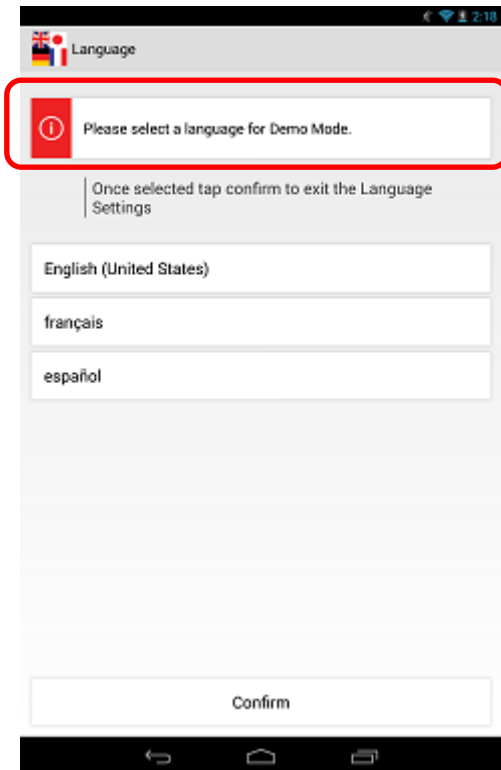

Launcher Mode Setup – Settings

2. Tap [Please select a language for Demo Mode] 5 times until the device shows to [Demo Mode or Launcher selection window]