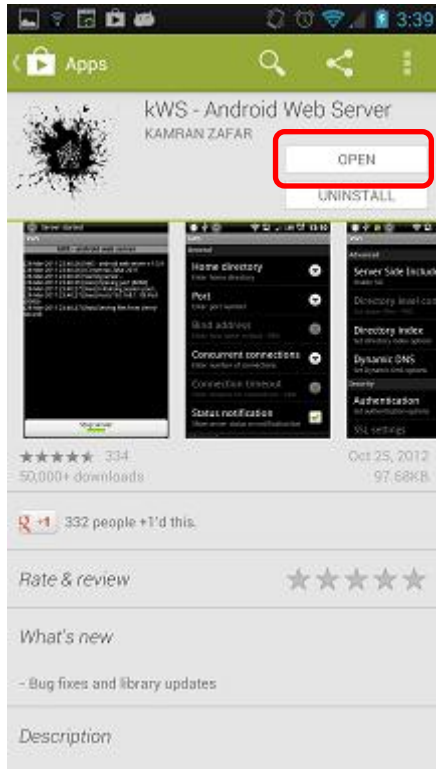

Demo Mode Setup – Preparation

7. Tap [OPEN]