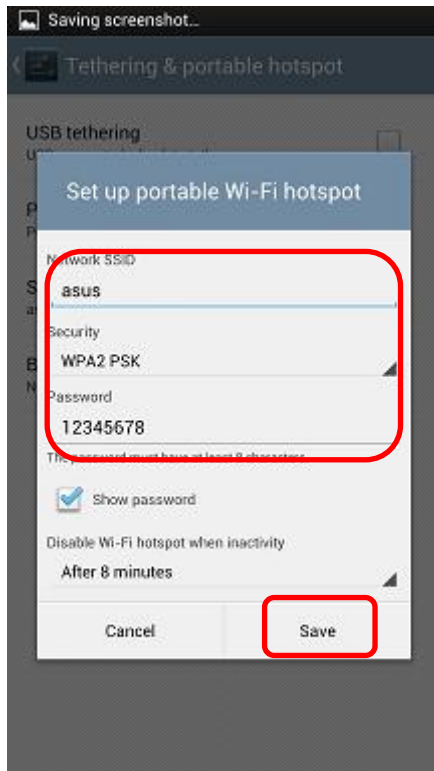

Demo Mode Setup – Preparation

18. Enter below info and [Save]