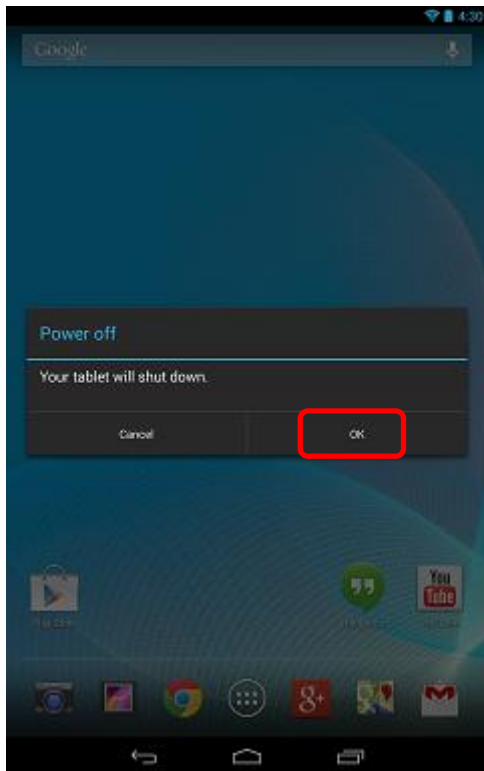

Launcher Mode Setup – Settings

11. Select [OK]
12. Wait until the device powers off. Then, press and hold the power button for 2 seconds to turn on the device.