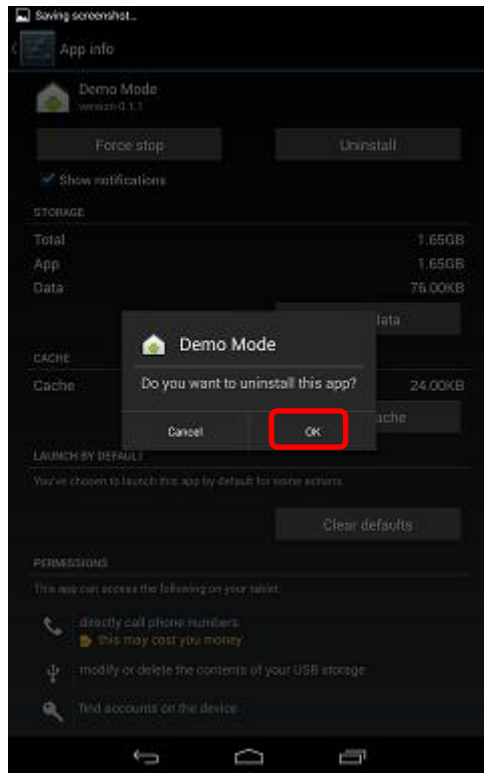

Launcher Mode Setup – Uninstall

8. Select [OK]