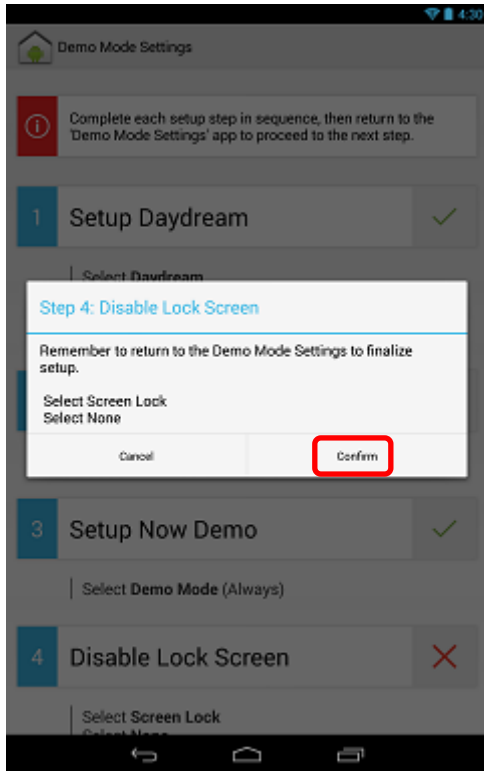

Demo Mode Setup – In Store Installation

33. Select [Confirm]