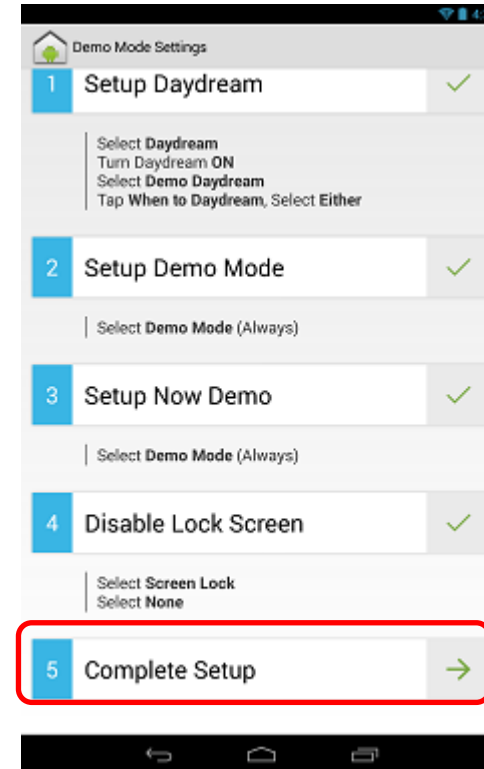

## Demo Mode Setup – In Store Installation

34. Select [Screen lock]

## Demo Mode Setup – In Store Installation

35. Select [None]

36. Tap the Back Button  until the device returns to the Demo Settings application

## Demo Mode Setup – In Store Installation

37. Select [Complete Setup]