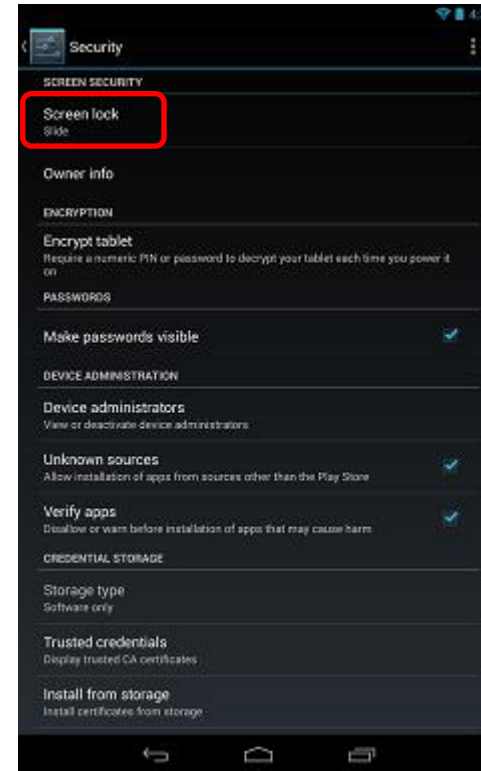

Demo Mode Setup – In Store Installation

34. Select [Screen lock]